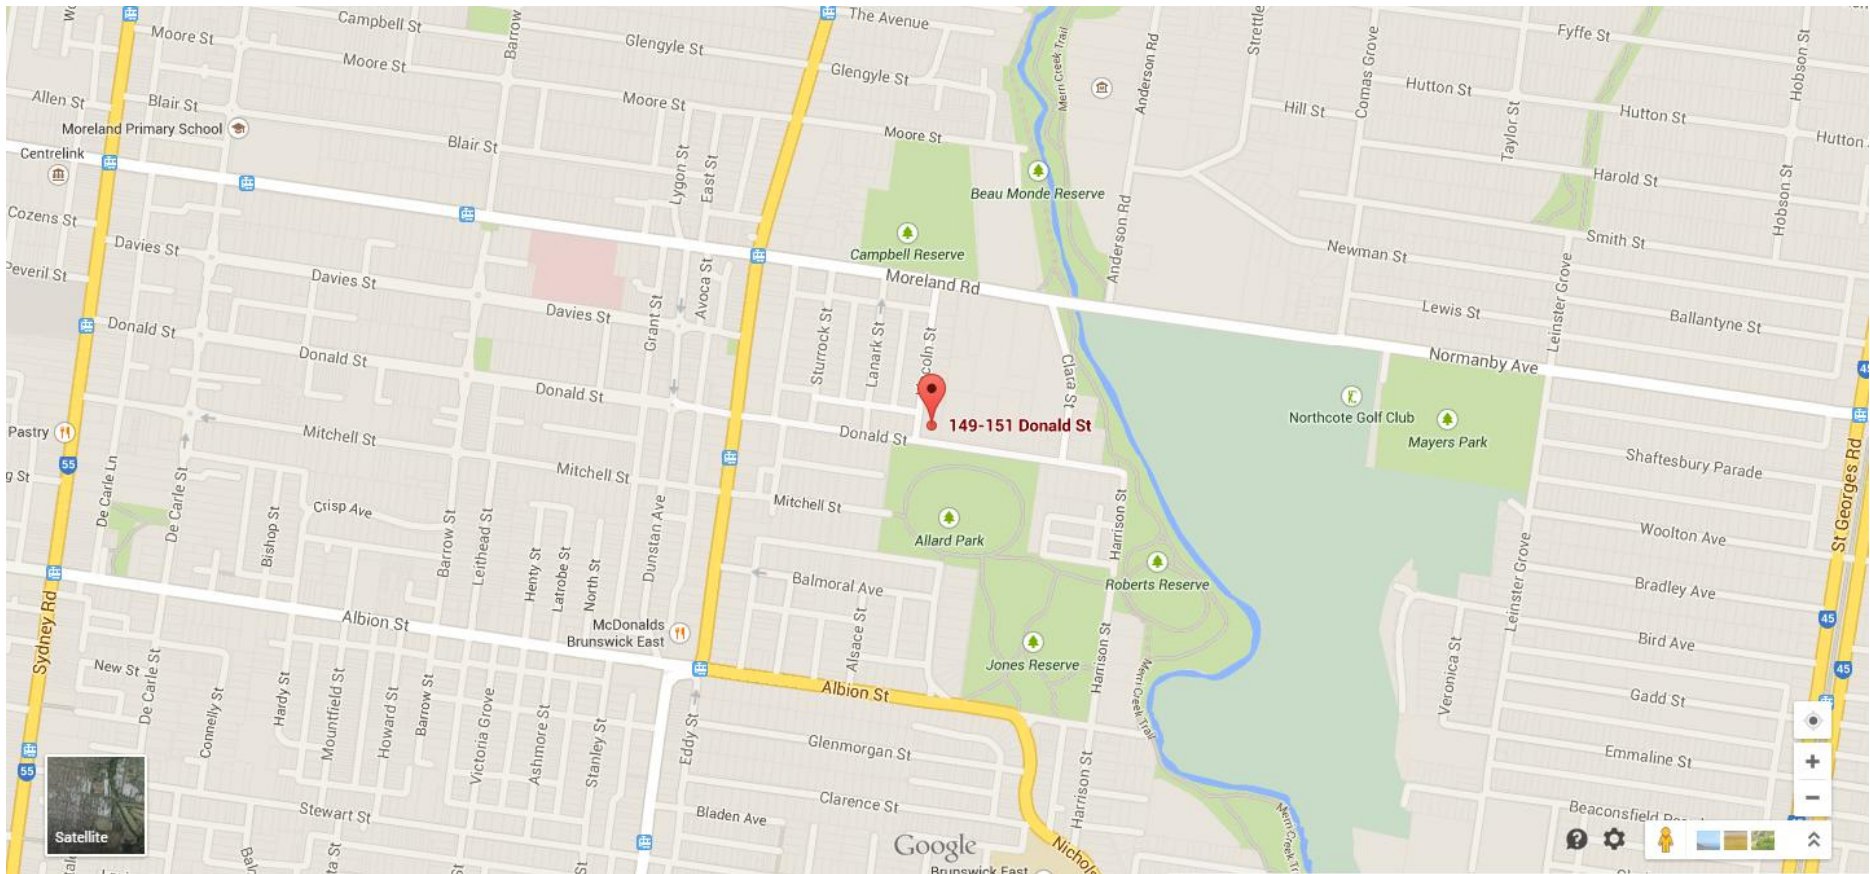

## Donald Street Campus

Aurora Building: 149-151 Donald Street, Brunswick East, VIC 3057

### **By Tram:**

**8 - Moreland - Toorak**

**1 - East Coburg - South Melbourne**

**Stop 128 – Mitchell Street/Holmes Street (Brunswick East)**

*Continue along Holmes Street (80m); Turn Right at Donald Street (270m)*

### **By Tram:**

**19 - North Coburg**

**Stop 23 – Cnr Victoria Street / Sydney Road (Brunswick)**

*Continue along Sydney Road (10m); Turn Right at Victoria Street (330m)*

### **By Train:**

**Upfield Line** – Brunswick Railway Station

*Continue along Upfield Bike Path (110m); Turn Left at Victoria Street (130m)*