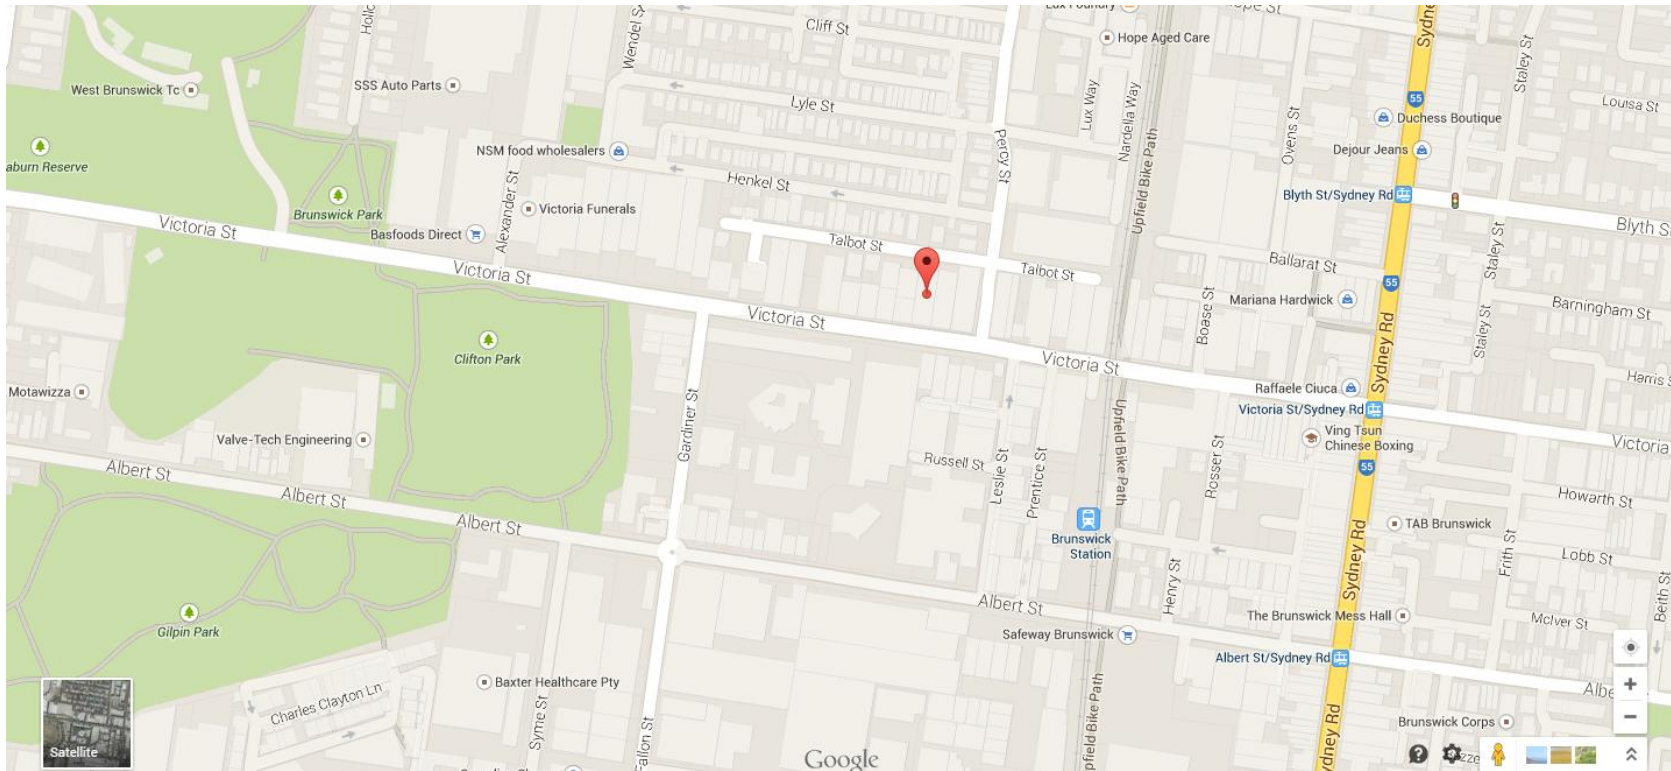

### **By Tram:**

**8 - Moreland - Toorak**

**1 - East Coburg - South Melbourne**

**Stop 128 – Mitchell Street/Holmes Street (Brunswick East)**

*Continue along Holmes Street (80m); Turn Right at Donald Street (270m)*

## **Head Office / Victoria Street Campus**

347-351 Victoria Street, Brunswick VIC 3056

### **By Tram:**

**19 - North Coburg**

**Stop 23 – Cnr Victoria Street / Sydney Road (Brunswick)**

*Continue along Sydney Road (10m); Turn Right at Victoria Street (330m)*

### **By Train:**

**Upfield Line** – Brunswick Railway Station

*Continue along Upfield Bike Path (110m); Turn Left at Victoria Street (130m)*